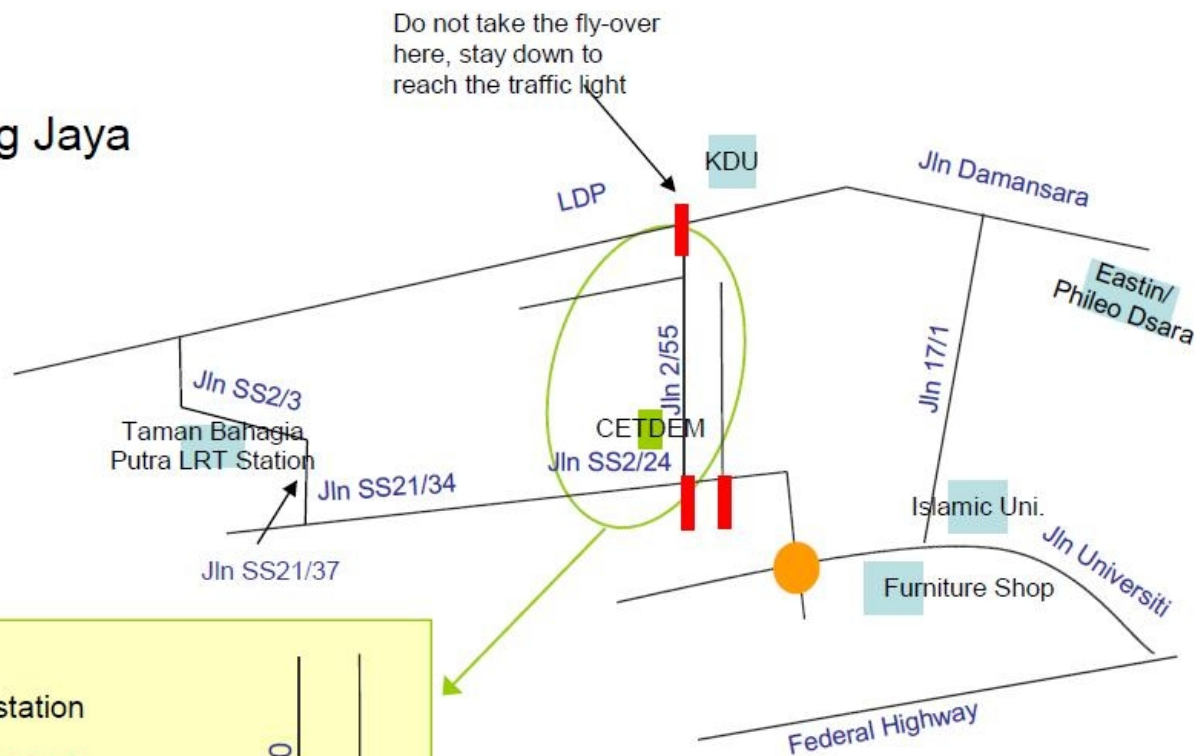

CETDEM
 17, Jalan SS2/53, Petaling Jaya
 Tel: 03-78757767

Available public transportation:
 RapidKL: U85 & U88
 Metrobus: No.12 & No.99
 Putraline: from Taman Bahagia LRT Station

Parking available in the commercial area around Poh Kong