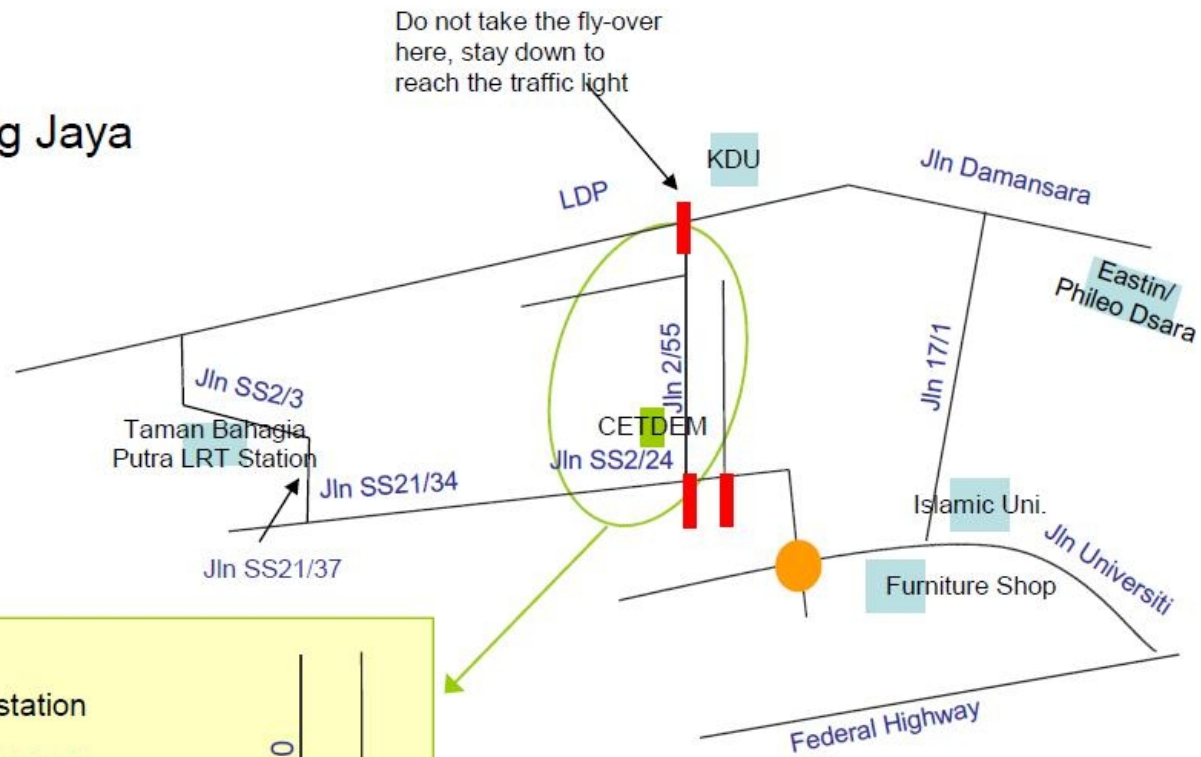

CETDEM

17, Jalan SS2/53, Petaling Jaya

Tel: 03-78757767

Available public transportation:

RapidKL: U85 & U88

Metrobus: No.12 & No.99

Putraline: from Taman Bahagia LRT Station

Parking available in the commercial area around Poh Kong